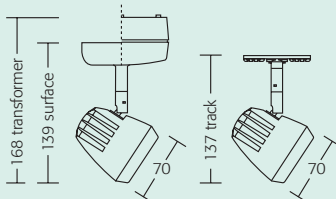

UFO - TRACK MOUNTED

- Patented, easily moveable adaptor for *Microlux* low voltage track

White	Black	Aluminium
ULT50	ULT51	ULT54