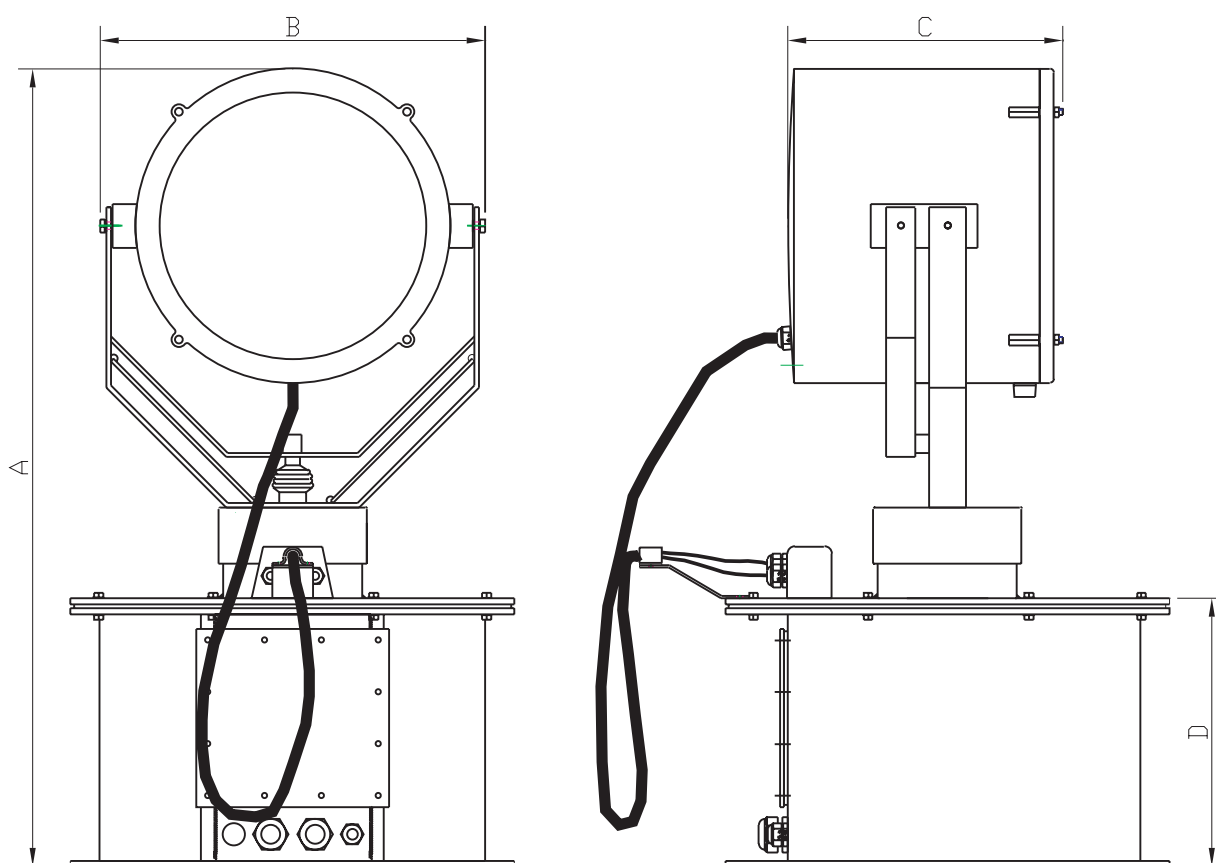

Technical data

NORSElight

SH 370 RS2, SH 470 RS2,
SH 480 RS2, SH 650 RS2

Technical data Type	Voltage (Volt)	Power (Watt)	Socket	Divergence	Range* (m)	Covered area Ø (m)	Luminous intensity (cd)	Intensity at 250m (lux)	PAN-sector	Tilt-sector	PAN-speed	Tilt-speed
					at 1 lux							
SH 370 RS2	115/230	1000	Gx 9,5	8.3°	1571	228	2,5 x 10⁶	39	± 170°		1-18° / s	2.8° / s
SH 470 RS2	115/230	2000	GY 16	10.8°	2366	447	5,6 x 10⁶	90				
SH 480 RS2	115/230	3000	G 38	12°	2100	540	14,9 x 10⁶	71				
SH 650 RS2	115/230	5000	G 38	6°	4139	724	17,1 x 10⁶	274				

*Theoretical estimated range

Type	A	B	C	D	E	Weight
SH 370 RS2	1072	515	375	360	600	74 kg
SH 470 RS2	1172	615	375	360	600	78 kg
SH 480 RS2	1172	615	685	360	600	82 kg
SH 650 RS2	1530	900	600	360	600	110 kg

Measures in mm

Norselight AS, P.O. Box 1006, NO - 1787 Berg, NORWAY, TELEPHONE: (+47) 69 17 99 99
TELEFAX: (+47) 69 17 99 89, E-MAIL: office@norselight.no, INTERNET: www.norselight.com