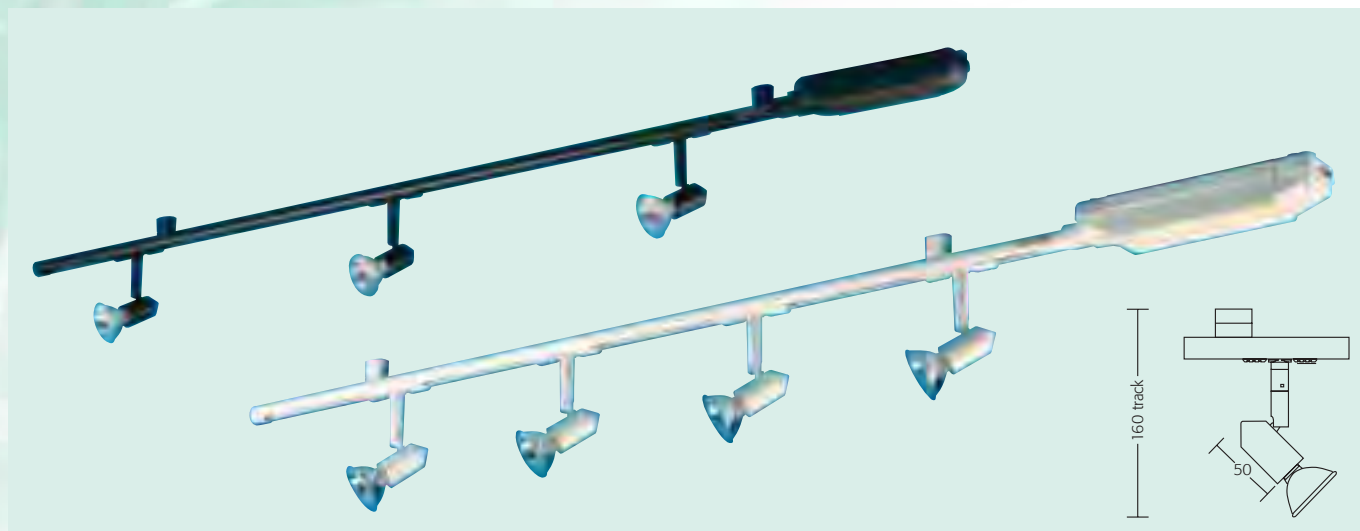

Low Voltage Track Packs

SATURN

SATURN 3 TRACK PACK

Contains

- 1.0m length of extruded aluminium low voltage track
- 3 Saturn low voltage spotlights for 50W (max.) dichroic lamps (not inc.)
- A plug-in 150VA dimmable electronic transformer (Made in EC) for 150 W max. load

White	Black	Aluminium
-------	-------	-----------

STP300	STP301	STP304
---------------	---------------	---------------

SATURN 4 TRACK PACK

Contains

- 1.2m length of extruded aluminium low voltage track
- 4 Saturn low voltage spotlights for 50W (max.) dichroic lamps (not inc.)
- A plug-in 200VA dimmable electronic transformer (Made in EC) for 200 W max. load

White	Black	Aluminium
-------	-------	-----------

STP400	STP401	STP404
---------------	---------------	---------------

SATURN SPOTLIGHTS

- Increase the lighting coverage with extra spotlights eg. *Saturn3* will take up to 4 x 35 watt or 7 x 20 watt lamps and *Saturn4* up to 5 x 35 watt or 10 x 20 watt lamps

White	Black	Aluminium
-------	-------	-----------

SLT50	SLT51	SLT54
--------------	--------------	--------------

A range of low voltage trade packs featuring the Saturn die cast aluminium spotlight head in eye-catching point of sale packaging.