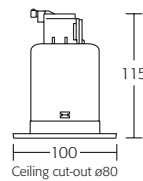

### DOWNLIGHTS FOR PAR20 MAINS HALOGEN LAMPS

White	Polished Brass	Polished chrome
<b>MDL221</b>	<b>MDL222</b>	<b>MDL223</b>

Lamp not inc.