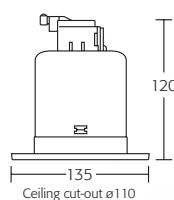

DOWNLIGHTS FOR PAR30 MAINS HALOGEN LAMPS

White	Polished Brass	Polished chrome
MDL231	MDL232	MDL233

Lamp not inc.