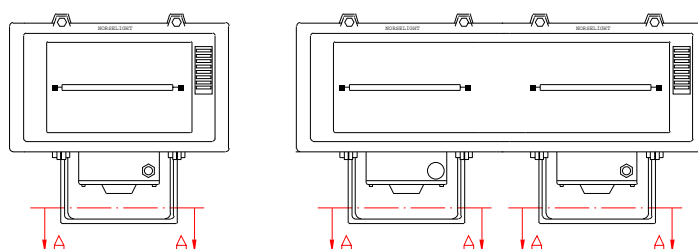

Technical data

FLS 150, FLS 250, FLS 400,
FLS 600, FLS 800, FLS 1200

Type FLS High pressure Sodium	Voltage (Volt) 50/60 Hz	Power (Watt)	Socket	Light source lifetime* (h)	Current (A)	Luminous flux (Lumen)	Weight (Kg)
FLS 1200 WB / NB**	230	2 x 600	E40	24000	2,2	90000 x 2	11
FLS 800 WB / NB**	230	2 x 400	E40/Fc2	24000/8000	2,2	55000/48000	11
FLS 600 WB / NB**	230	600	E40	24000	2,2	90000	6
FLS 400 WB / NB**	230	400	E40/Fc2	24000/8000	2,2	55000/48000	6
FLS 250 WB / NB**	230	250	E40/Fc2	33000/8000	2,2	33000/27000	6
FLS 150 WB / NB**	230	150	Rx7	8000	2,2	12000	6

*According to manufacturers specification

**WB=wide beam, NB=narrow beam

Mounting bracket A - A
Adjustable +/- 60°