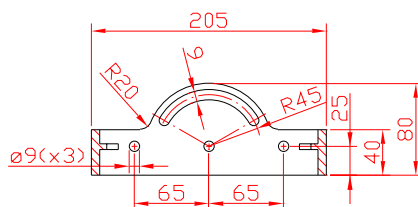

## Features

- Designed to meet applicable marine requirements IP67
- High light output
- Approved by Nemko according to IEC 598-2-5, NEK-EN 60598-2-5 and approved for CB and CCA
- Shock test according to IEC 69-2-27 test Ea
- Low weight, single 6 kg and double 11 kg
- Heat resistant hardened front glass
- Heat resistant silicone rubber gasket
- Bolts and nuts of stainless steel
- Housing, front ring, mounting bracket and junction box in seawater resistant aluminium, finished in white Corrocoat polyester
- Cable gland PG16
- Narrow beam (2x10°) or wide beam (2x25°)
- 230V (115 on request)
- 150W with integrated ballast

\*According to manufacturers specification

\*\*WB=wide beam, NB=narrow beam

Mounting bracket A - A  
Adjustable +/- 60°